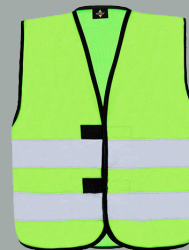

JUL FIEN ART By Sarah

KIDS' FUNCTIONAL SAFETY

KIDS' FUNCTIONAL SAFETY

BLUE

FOREST GREEN

GREEN

LIME GREEN

MAGENTA

NAVY

PINK

RED

ROYAL BLUE

SKY BLUE

VIOLET

WHITE

YELLOW-ORANGE