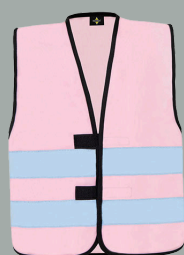

JUL FIEN ART By Sarah

KIDS' FUNCTIONAL SAFETY

KIDS' FUNCTIONAL SAFETY

BLUE

FOREST GREEN

GREEN

LIME GREEN

MAGENTA

NAVY

PINK

RED

ROYAL BLUE

SKY BLUE

VIOLET

WHITE

YELLOW-ORANGE