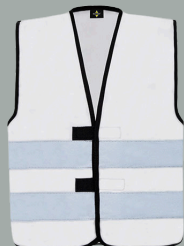

JUL FIEN ART By Sarah

KIDS' FUNCTIONAL SAFETY

KIDS' FUNCTIONAL SAFETY

BLUE

FOREST GREEN

GREEN

LIME GREEN

MAGENTA

NAVY

PINK

RED

ROYAL BLUE

SKY BLUE

VIOLET

WHITE

YELLOW-ORANGE